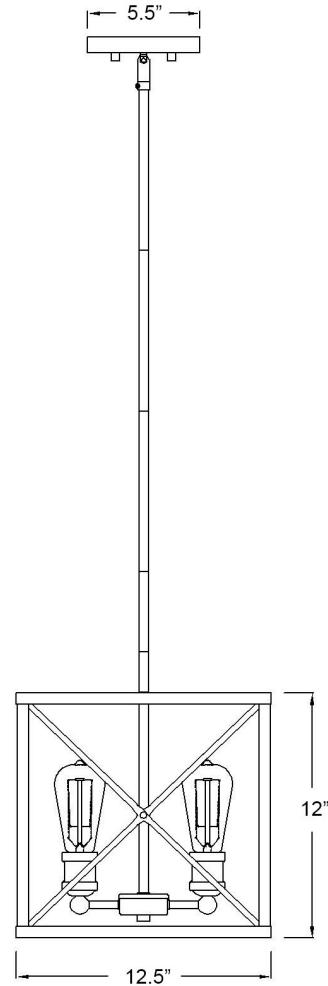

IN21121ORB

BROOKLYN 4-LIGHT PENDANT

Description:	Brooklyn 4-light chandelier
Finish:	Oil rubbed bronze
Dimensions:	12-1/2" sq. x 12" H
Bulbs:	4-100w medium
Installed Weight:	7 lbs.
Certification:	Dry location / c UL

Material:	Steel
Shade:	NA
Glass:	NA
Canopy Dimensions:	5-1/2" square
Stems:	12' wire, 45" stems (3-12", 1-6", 1-3)
Additional Finishes:	BK